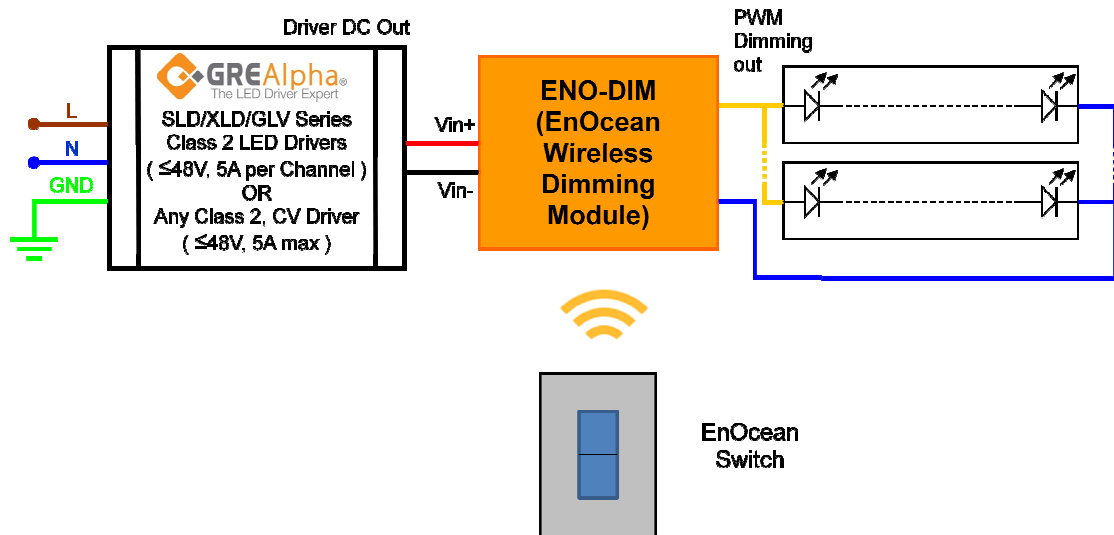

ENO-DIM

-* 0-100% flicker-free performance not guaranteed when used with non-GRE Alpha CV Drivers